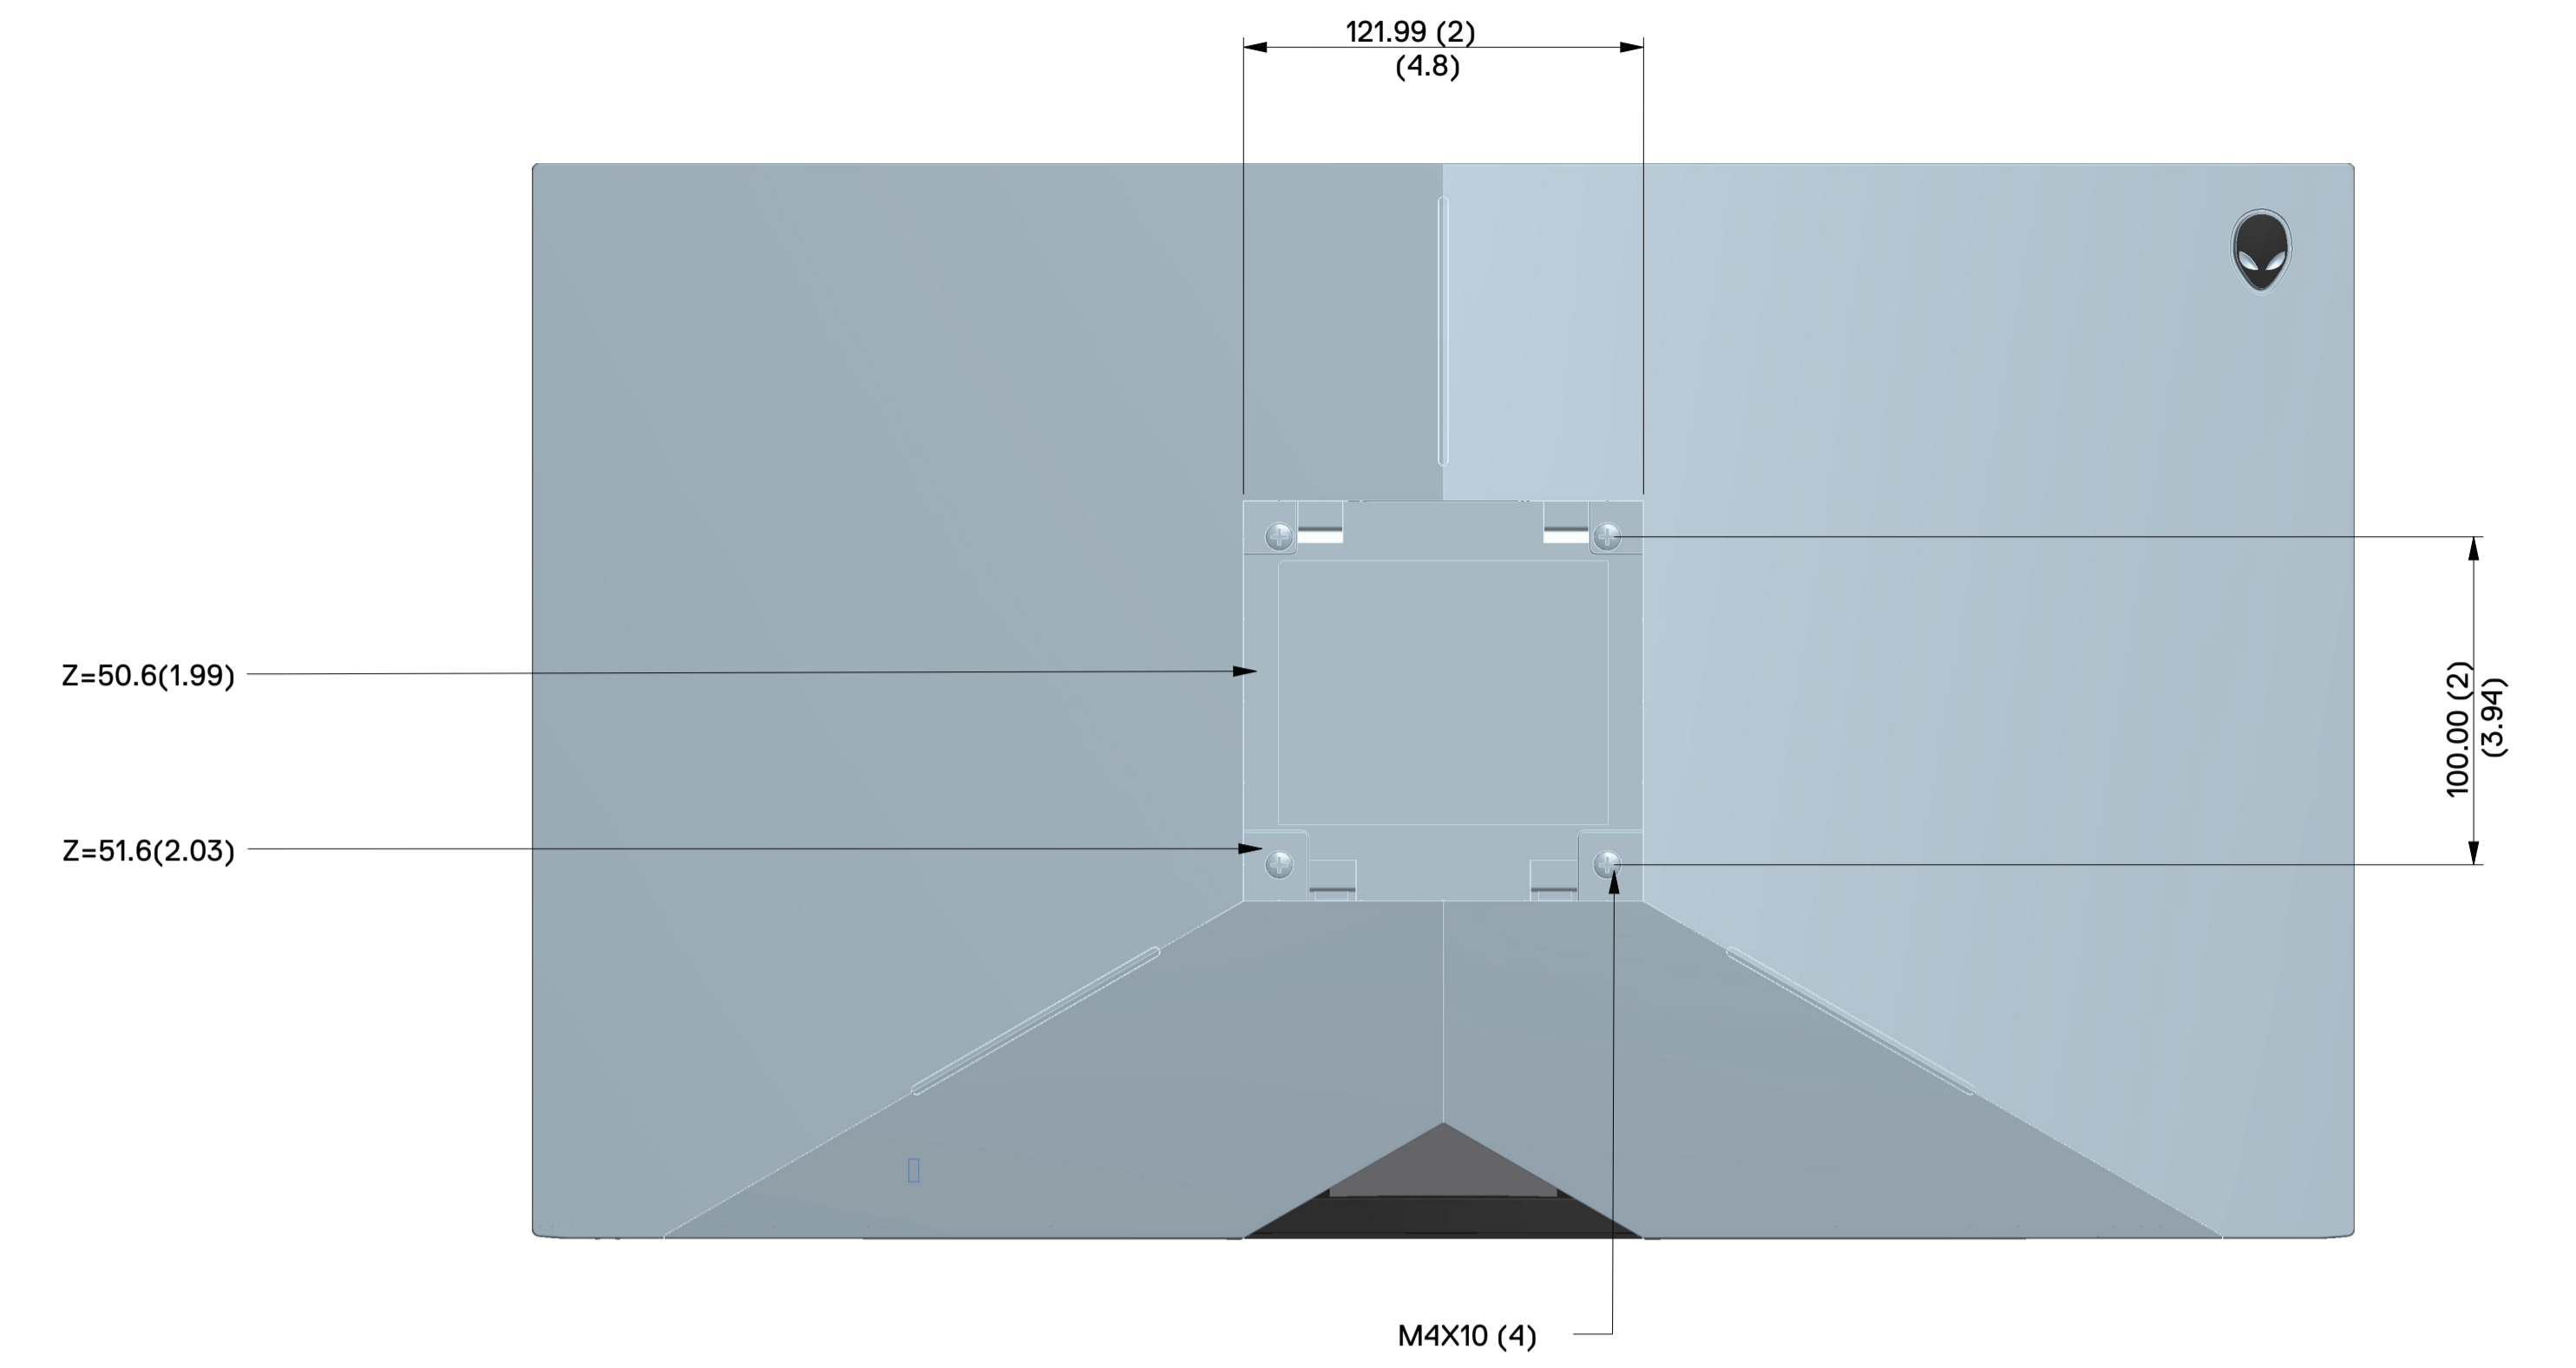

AW2518H Outline Dimension

Nominal Dimension
Unit : mm

Back View of Monitor without stand