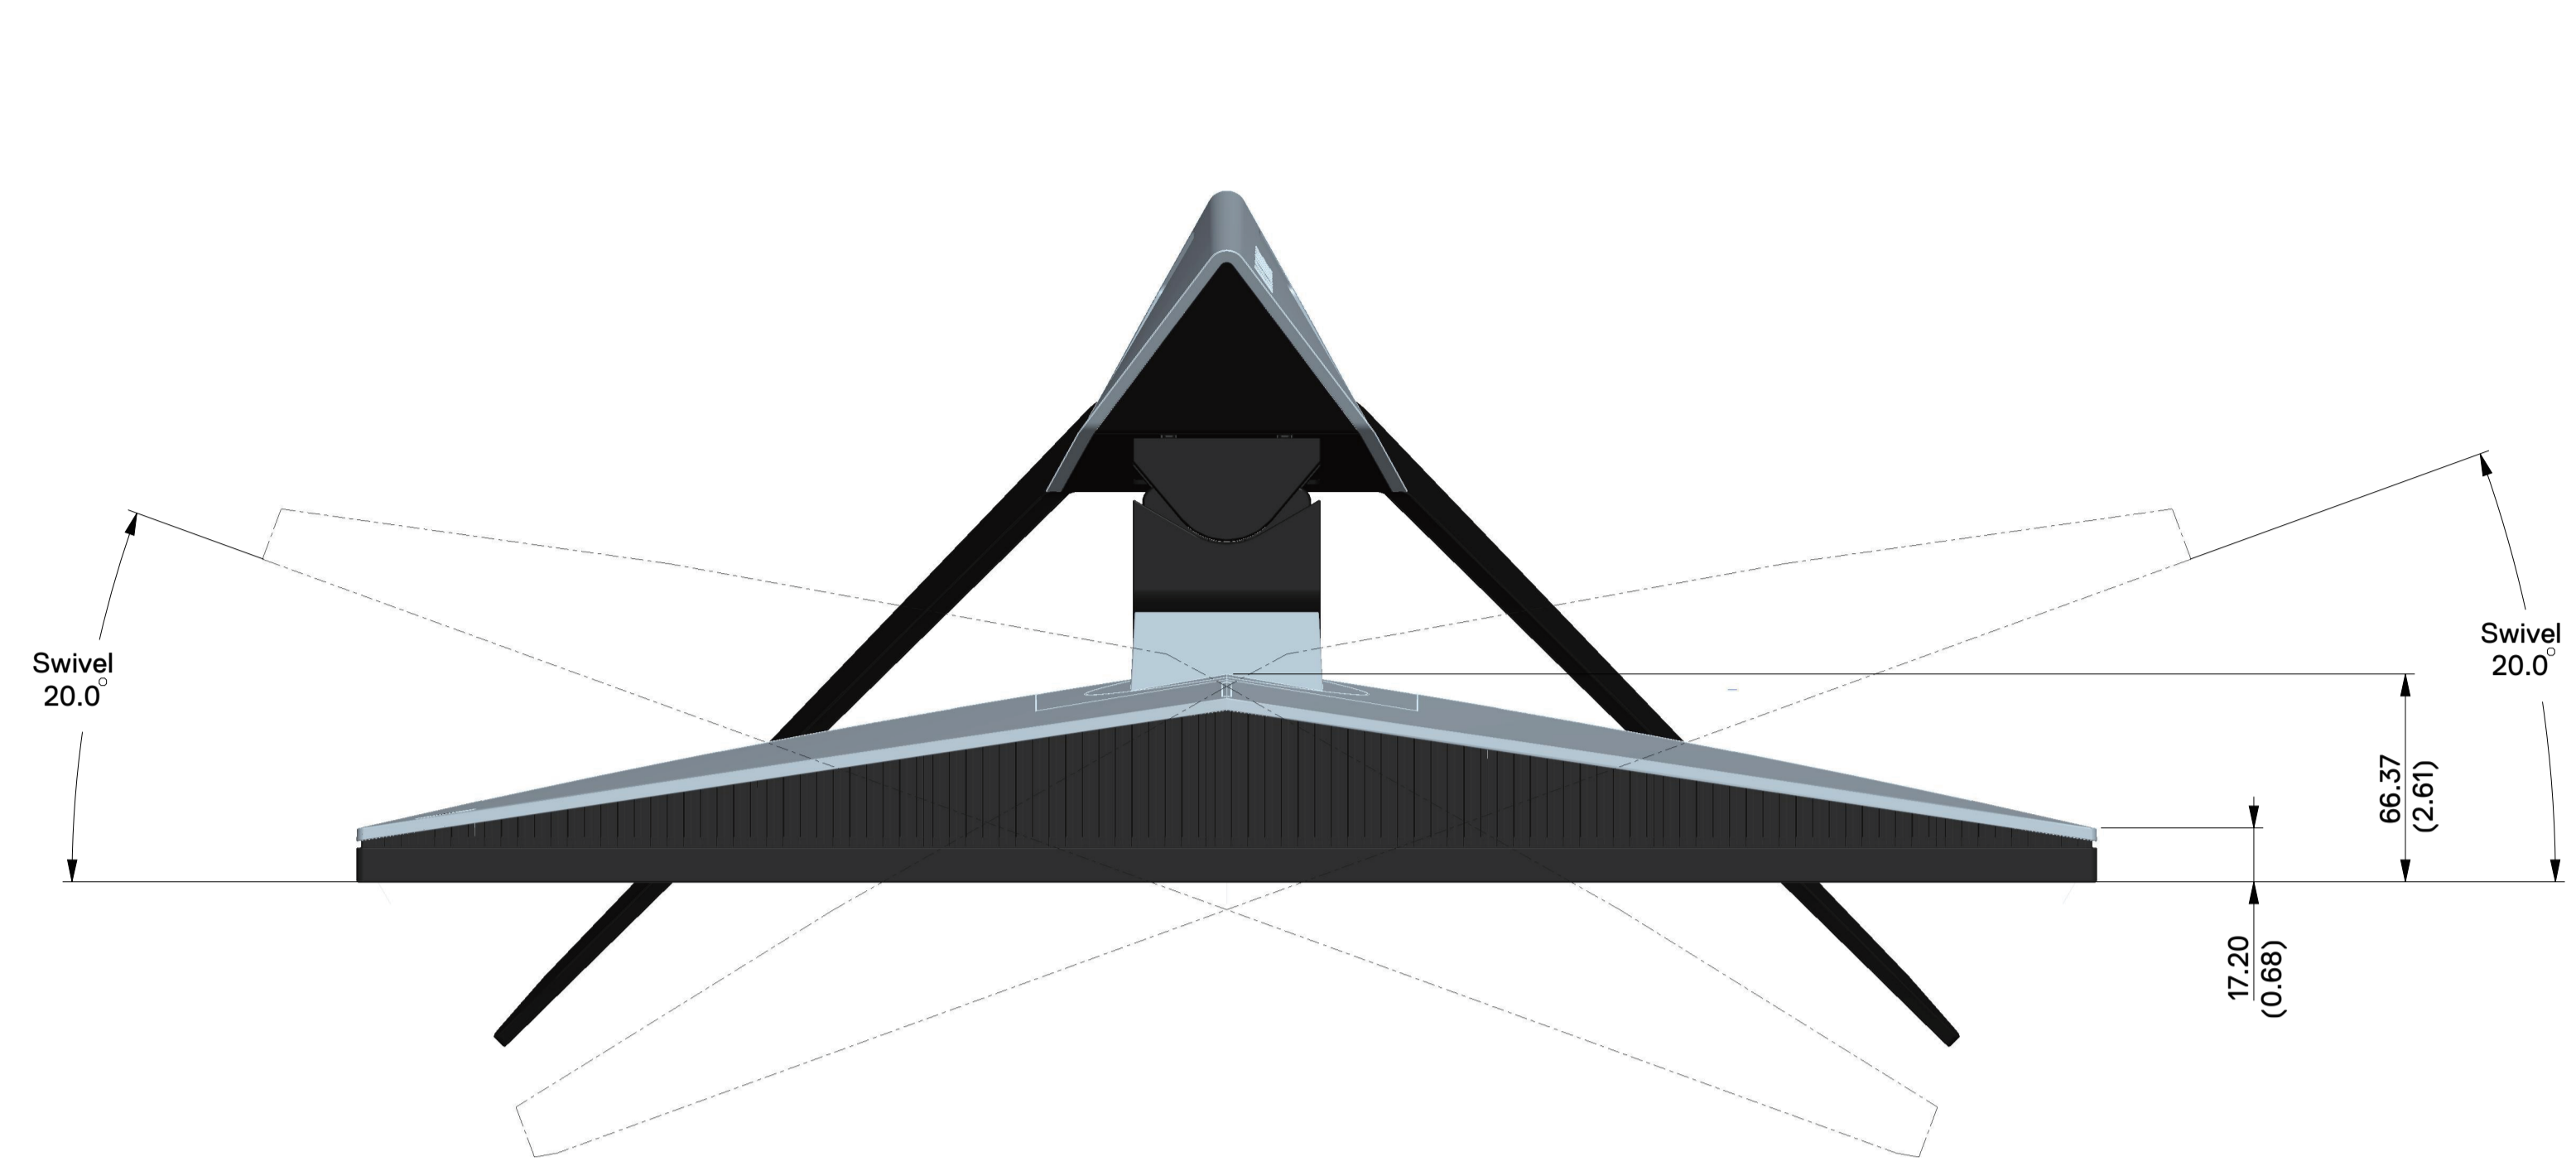

AW2518H Outline Dimension

Nominal Dimension
Unit : mm

Back View of Monitor without stand